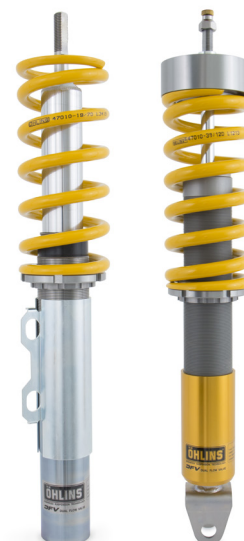

Issued 26/07/2016

ROAD & TRACK

PRODUCT NEWS

PORSCHE 991 CARRERA 2011-2017

991 CARRERA 2011-2017 • 991 CARRERA S 2011-2017

PART NO: POS MP70 • CHASSIS CODE: 991

A more than 30 year long tradition of high-end racing commitments and state-of-the-art solutions within advanced suspension technology is now available for street cars all over the world. The focus has been clear from the very beginning – superior road handling without sacrificing comfort in your day-to-day transports. The time of compromises is over.

Öhlins Road & Track team has extensively tested a wide variation of springs to find the right balance between road and track use. By testing in different conditions on road as well on track, the listed spring rate is what we strongly recommend you to use.

GENERAL FEATURES

- > DFV (Dual Flow Valve)
- > Rebuildable
- > Corrosion salt spray tested (ISO 9227)
- > 2 year limited warranty
- > Height adjustable
- > Springs ordered separately

FRONT FEATURES

- > McPherson strut
- > Single bleed adjuster
- > Single preload adjuster (approx. 8 mm lower than standard)
- > Coil springs
- > Dustcovers
- > Use with original top mounts

REAR FEATURES

- > Conventional shock absorber
- > Single bleed adjuster
- > Spring preload adjuster (approx. 10 mm lower than standard)
- > Coil springs
- > Dustcovers
- > Use with original top mounts

CANCELLATION KIT